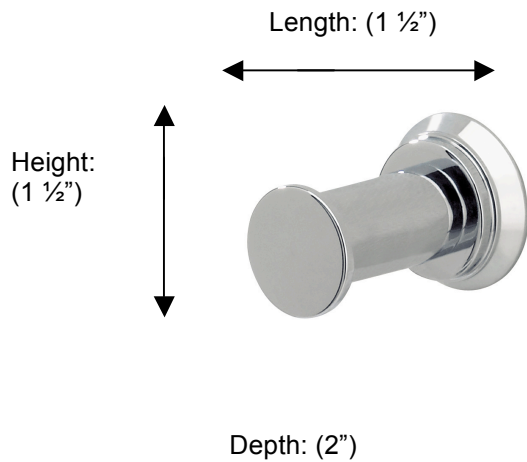

NOVA

67111 Hook

**Description:**

Hook

Finishes:

-  CR – Chrome
-  PV – Polished Brass
-  UB – Unlacquered Brass
-  NI – Polished Nickel
-  ES – Satin Nickel

Material:

Brass

Backplate Diameter: (1 1/2")

Method of Fixing:

Direct to wall

Country of Origin:

Portugal

All Dimensions are approximate